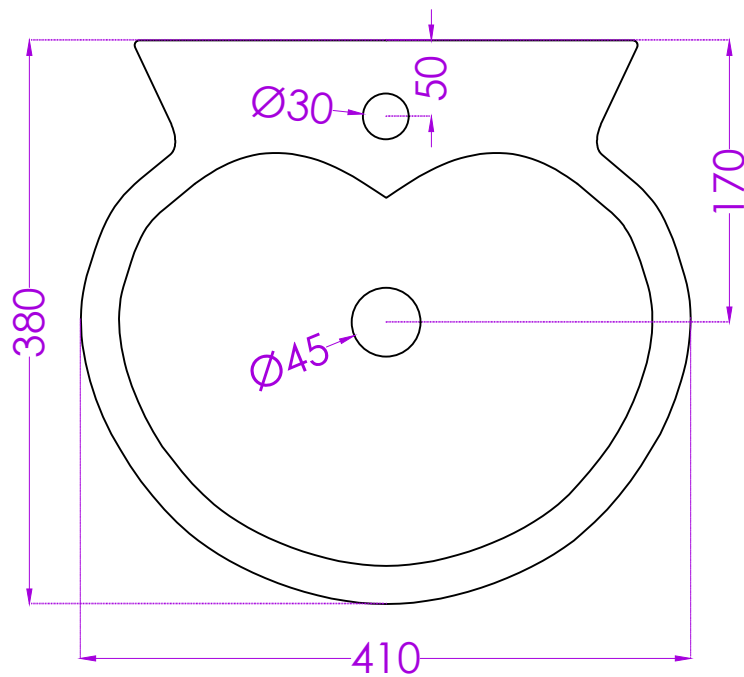

COMPACT P4415PW0101 WASH BASIN

JOHNSON

PLAN

FRONT