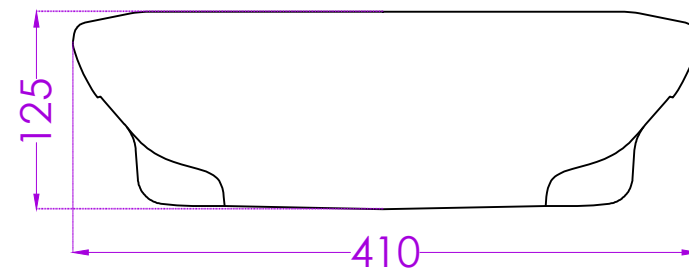

COMPACT P4415PW0101 WASH BASIN

JOHNSON

PLAN

FRONT